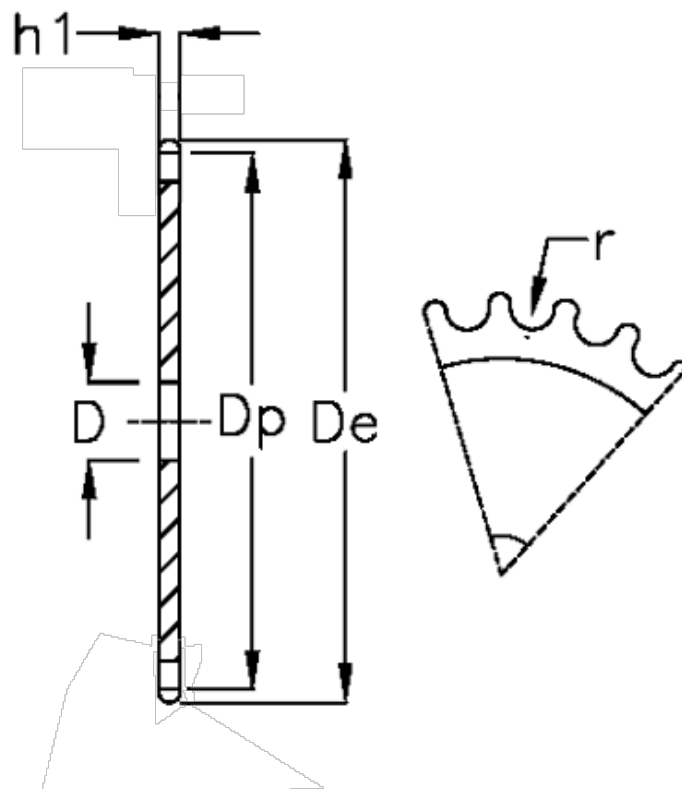

Article number: 616021003021

Description: Plate wheel 06 B-1 Z=21 simplex

Measures

C	= 1
D	= 10
De	= 68
Dp	= 63.91
For chain size	= 3/8 x 7/32
For chain type	= 06 B-1
h1	= 5.3
Number of teeth	= 21

$r = 6.35$